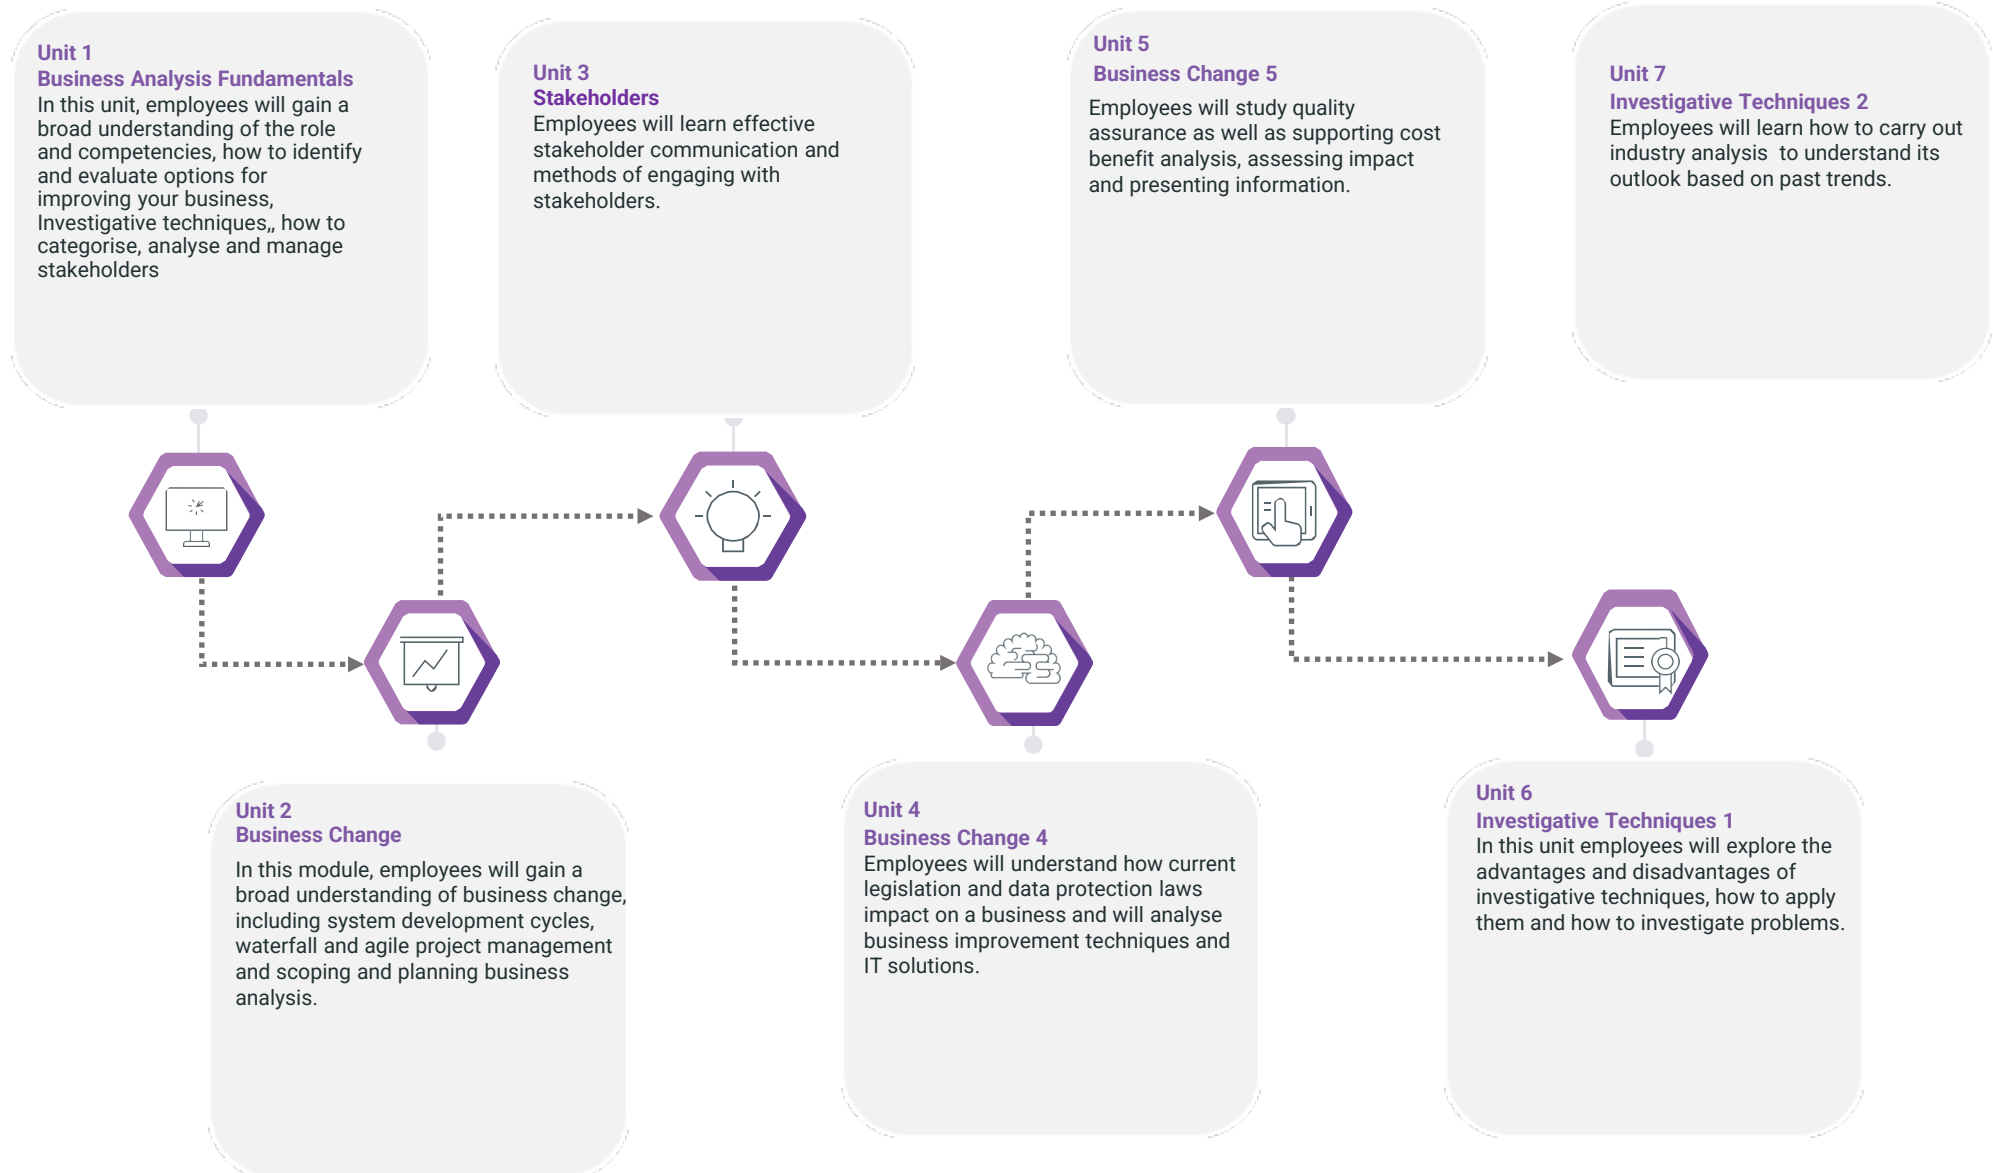

Business Analyst- Level 4

LEARNING JOURNEY – 18 Months

Business Analyst- Level 4

LEARNING JOURNEY – 18 Months